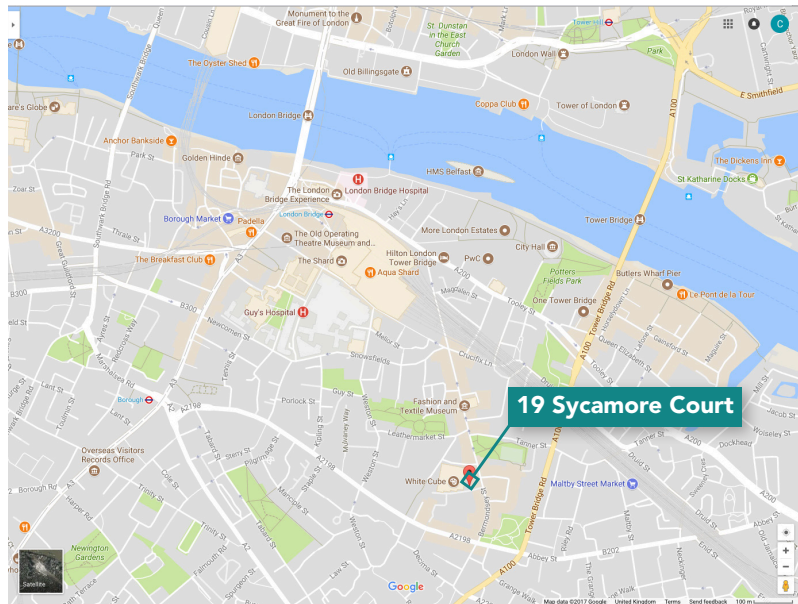

Discount for all sectors; book five sessions and get a 10% discount on all future bookings
VAT at 20% to be added to all prices

Prices correct as of 12th March 2020

Nearest Underground

London Bridge (Jubilee & Northern)
Borough (Northern line)

Nearest mainline rail

London Bridge

Nearest car park

NCP Snowfields

For travel directions visit

actionlearningassociates.co.uk

[Google maps](#)

[Transport for London journey planner](#)